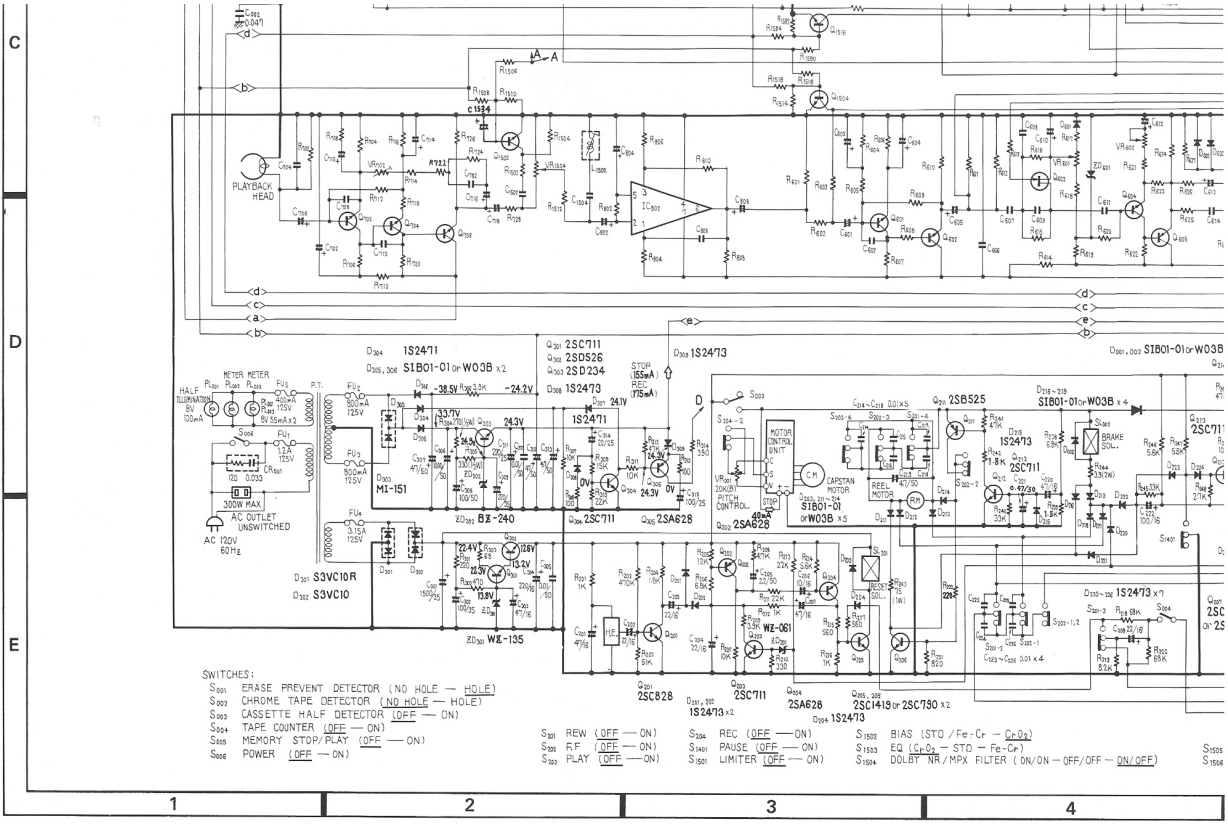

3-HEAD  
CASSETTE TAPE DECK

# CT-F1000

KCU

- SWITCHES:
- S101 ERASE PREVENT DETECTOR (NO HOLE — HOLE)
  - S102 CHROME TAPE DETECTOR (NO HOLE — HOLE)
  - S103 CASSETTE HALF DETECTOR (OFF — ON)
  - S104 TAPE COUNTER (OFF — ON)
  - S105 MEMORY STOP/PLAY (OFF — ON)
  - S106 POWER (OFF — ON)

- S107 REW (OFF — ON)
- S108 F.F (OFF — ON)
- S109 PLAY (OFF — ON)
- S110 REC (OFF — ON)
- S111 PAUSE (OFF — ON)
- S112 LIMITER (OFF — ON)
- S113 BIAS (STO / Fe-Cr — Cr-O<sub>2</sub>)
- S114 EQ (Cr-O<sub>2</sub> — STO — Fe-Cr)
- S115 DOLBY NR / MPX FILTER (ON / ON — OFF / OFF — ON / OFF)
- S116
- S117