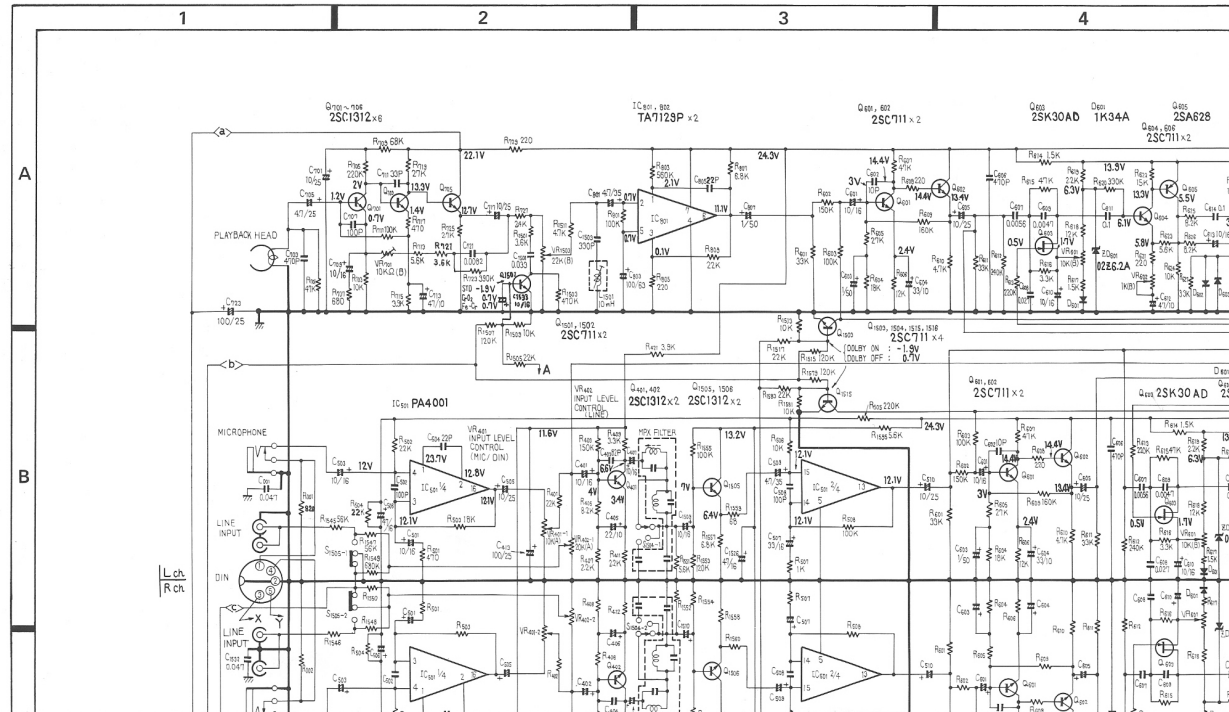

3-HEAD  
CASSETTE TAPE DECK

# CT-F1000

KCU

- SWITCHES:
- S101 ERASE PREVENT DETECTOR (NO HOLE — HOLE)
  - S102 CHROME TAPE DETECTOR (NO HOLE — HOLE)
  - S103 CASSETTE HALF DETECTOR (OFF — ON)
  - S104 TAPE COUNTER (OFF — ON)
  - S105 MEMORY STOP/PLAY (OFF — ON)
  - S106 POWER (OFF — ON)

- S107 REW (OFF — ON)
- S108 F.F (OFF — ON)
- S109 PLAY (OFF — ON)
- S110 REC (OFF — ON)
- S111 PAUSE (OFF — ON)
- S112 LIMITER (OFF — ON)
- S113 BIAS (STO / Fe-Cr — Cr-O<sub>2</sub>)
- S114 EQ (Cr-O<sub>2</sub> — STO — Fe-Cr)
- S115 DOLBY NR / MPX FILTER (ON / ON — OFF / OFF — ON / OFF)
- S116
- S117